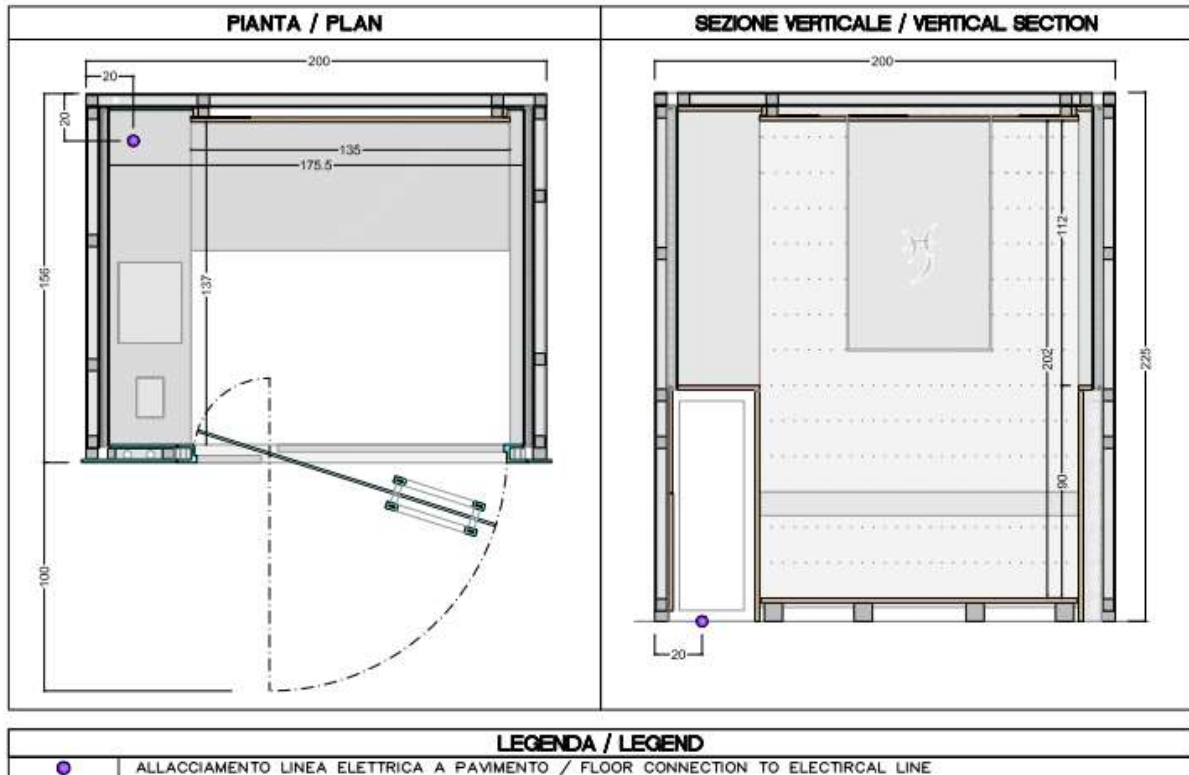

The dry climate of the sauna is suitable for relieving arthritic and rheumatic pain and for strengthening the immune system, preventing inflammation, flu and cold.

**Construction features:**

- wall thickness 60 mm;
- wooden frame in “Valle di Fiemme” fir;
- internal coating in Hemlock wood (Canadian fir) boards, not treated, thickness 20 mm;
- side panel in Krion® with RGB led backlighting;
- panoramic door in tempered glass, thickness 10 mm, equipped with external handle in Krion® and internal handle in wood;
- bench, backrest and ceiling decorations in cooked Toulipièr wood;
- removable seat and floor grate for easy cleaning of the floor through the “move and clean” system;
- external coating on request.

Technical features:

- External dimensions (cm): 200 L x 160 P x 225 H
- Minimum dimensions of the installation area (cm): 220 L x 300 P x 250 H
- Net weight: 750 Kg without external coating
- Voltage: 230 V – AC single-phase
- Max power consumption: 4 kW – 19 A