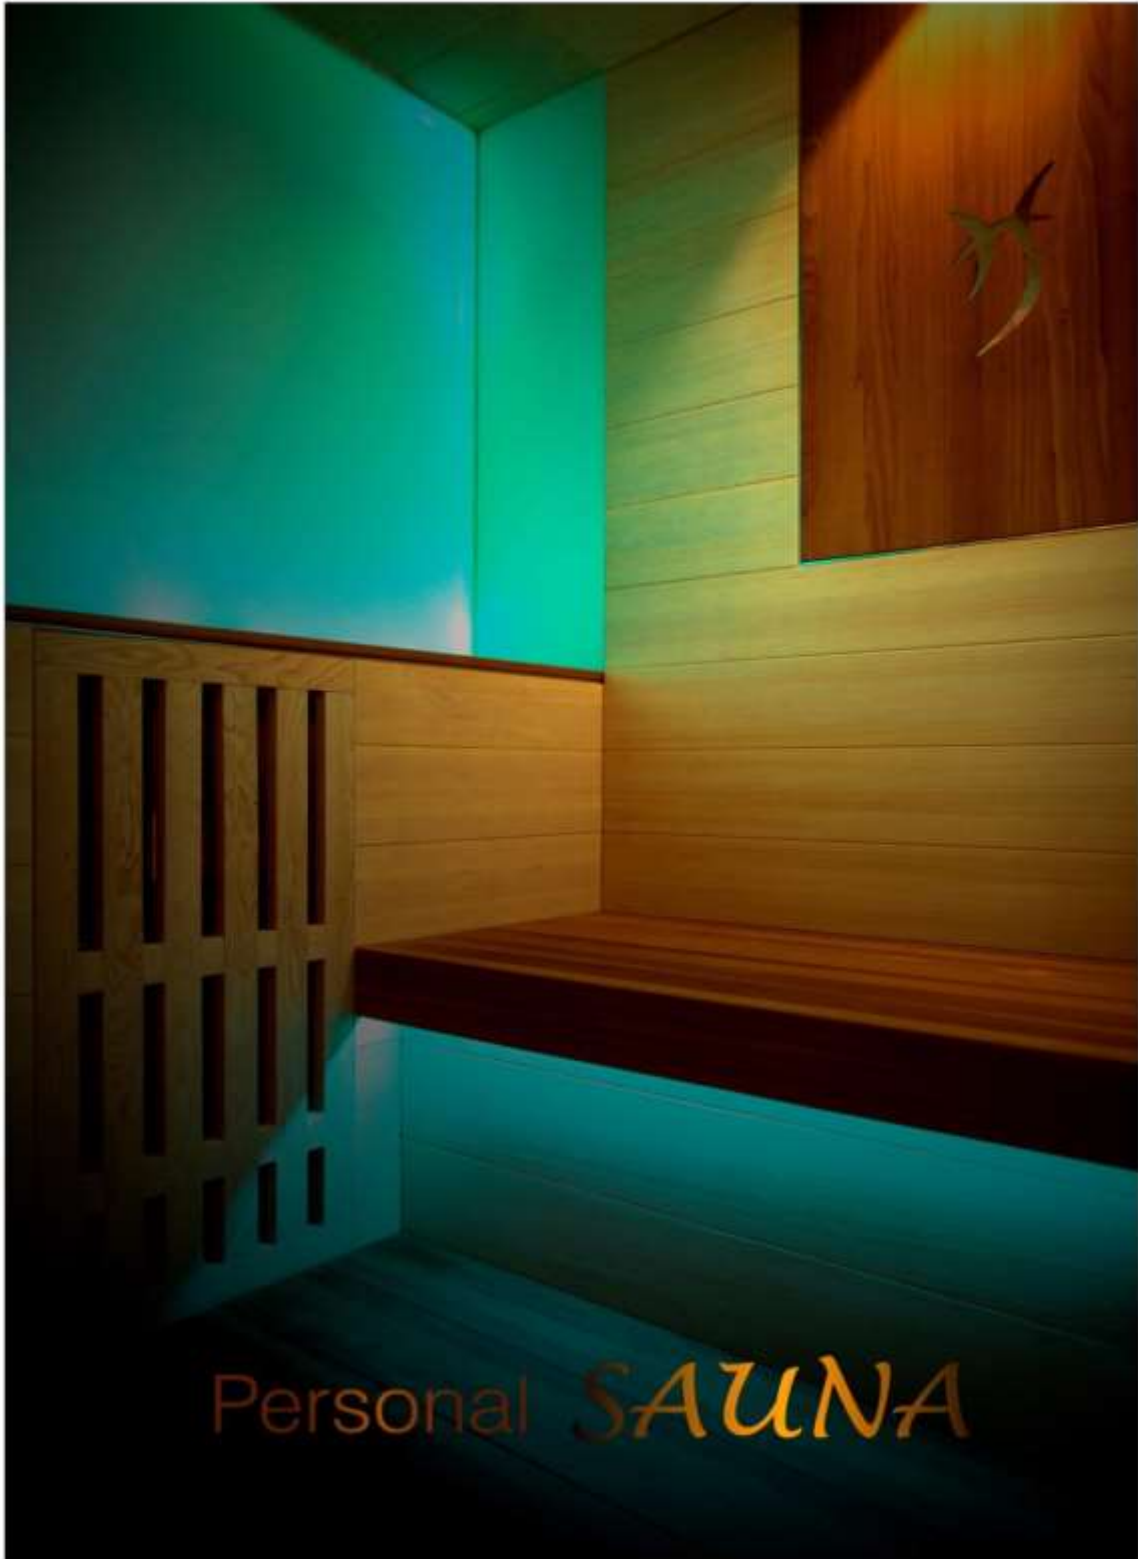

HAPPY SAUNA®
Wellness Today

Personal Sauna is your private home sauna. A friend that waits for you after a hard day to refresh body and spirit. A few minutes to relax and regain your well-being in a space that you can get anywhere in your home. Comfort is guaranteed by high quality materials and finishes with elegant Italian design., that makes Personal Sauna an ideal product even for the most prestigious luxury hotels suites and the Private SPAs.

The dry climate of the sauna is suitable for relieving arthritic and rheumatic pain and for strengthening the immune system, preventing inflammation, flu and cold.

**Construction features:**

- wall thickness 60 mm;
- wooden frame in “Valle di Fiemme” fir;
- internal coating in Hemlock wood (Canadian fir) boards, not treated, thickness 20 mm;
- side panel in Krion® with RGB led backlighting;
- panoramic door in tempered glass, thickness 10 mm, equipped with external handle in Krion® and internal handle in wood;
- bench, backrest and ceiling decorations in cooked Toulipièr wood;
- removable seat and floor grate for easy cleaning of the floor through the “move and clean” system;
- external coating on request.

Standard equipment:

- low-power consumption and high-performance heater;
- electronic touch-screen control board with automatic system for the management of: temperature, lighting and sound systems inside the cabin;
- internal RGB led lighting system;
- music boxes;
- bucket and ladle in original Finnish wood;
- essences for aromatherapy (1 liter).